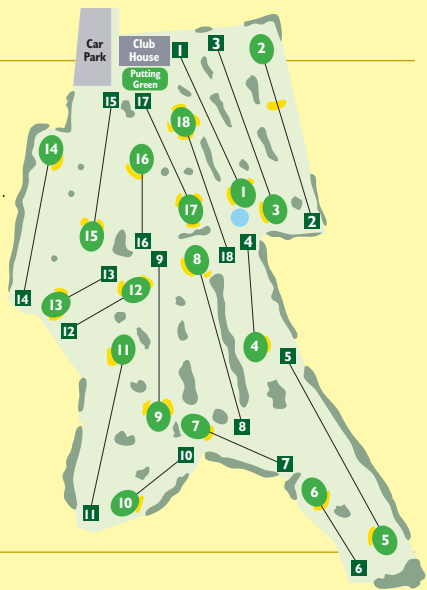

**AMPFIELD GOLF CLUB**

# Score Card

## Local Rules

### OUT OF BOUNDS

- Course boundaries and all white posts on the course.
- Any ball over the hedge on the right of the 4th and 8th fairways.
- Players must not drive from the 3rd tee until the 1st green is cleared.
- Driving from the 1st and 3rd tees in unison speeds play.
- Players must not drive from the 7th tee until the 8th tee is clear.
- Except as provided for above, the Rules and Etiquette of the R & A shall be observed at all times.